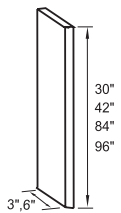

FILLERS

F330
F630
F342
F642
F384
F684
F396
F696