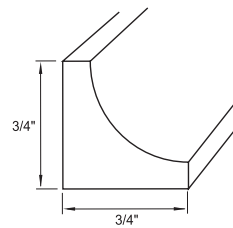

COVE MOLDING

MCV8