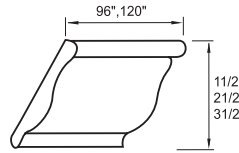

FILLERS

FBC3

ROPE 96"

PENCIL DRAWERS  
(TRIMMABLE):  
2 DRAWERS

PD1842/36

PD2142/36

CROWN MOLDING

MCROWN196  
MCROWN296  
MCROWN396  
MCROWN1120  
MCROWN2120  
MCROWN3120